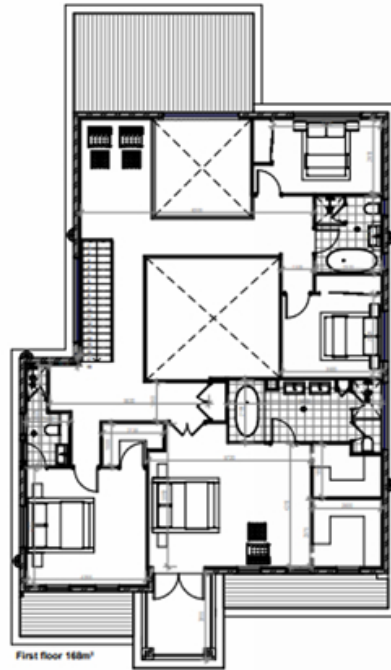

OVERVIEW

Home Size: 379 Sqm²

530.6 m² Min Lot Size

14.6 m Lot Width

4x bath

4x bed

2x car garage

3x living

1x study nook

MARSEILLE FLOOR PLANS

DESIGN & BUILD PROCESS

Here at Xclusiv Built Projects, we have a 7-step, hassle-free design & build process aimed at simplifying life for our clients.

1

INITIAL CONSULTATION