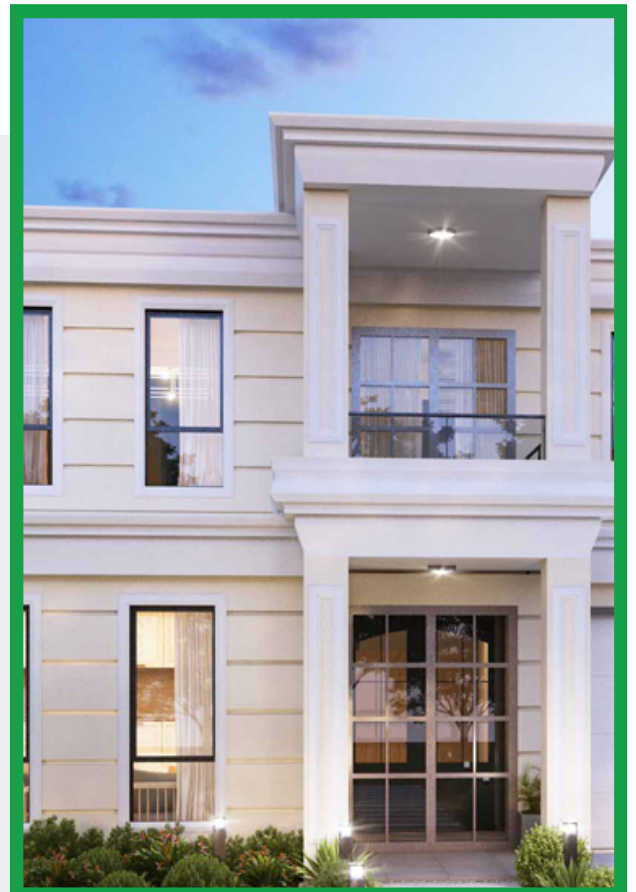

BUILT WITH
EXCELLENCE

MARSEILLE

MARSEILLE

Love the French Baroque era? We make it possible to live in your very own French Baroque villa! Our Marseille home design boasts four grandiose bedrooms, an opulent staircase, a kitchen fit for a Master chef, and spacious open plan living area. Two voids above the formal lounge and living areas give this home a mansion feel. Delight in a home that's unique, features classic modern-finishes, and is bound to impress all who visit.